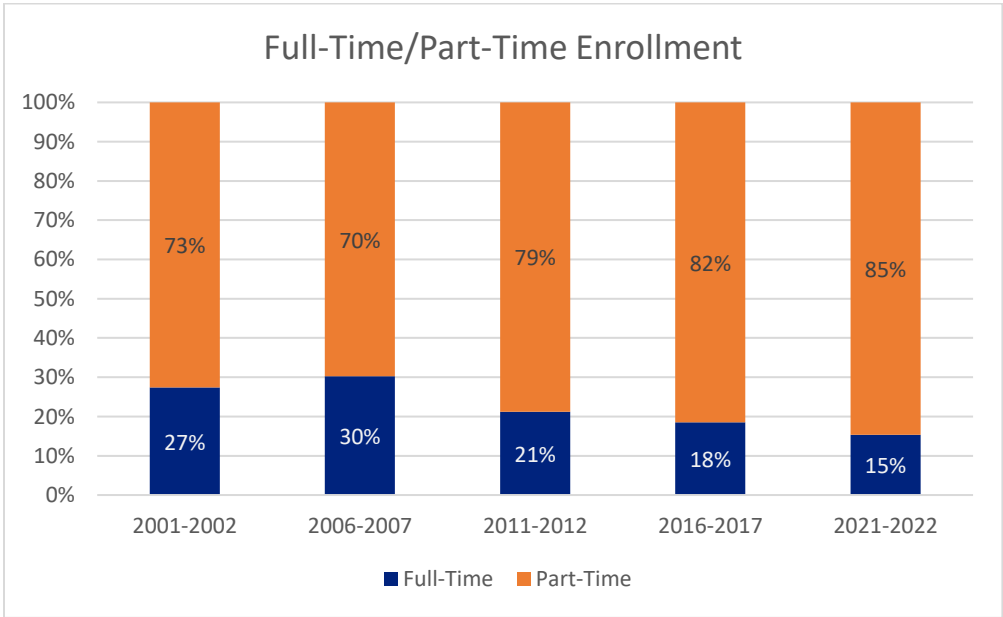

Blue Ridge Community College Demographics

Total Enrollment

Full-Time/Part-Time Enrollment

Student Demographics

Gender

Percent of Students Taking at Least One Distance Learning Course

Student Demographics

Program Choice

Age

Student Demographics

Ethnicity and Race

Enrollment by Locality

Student Demographics

Residency