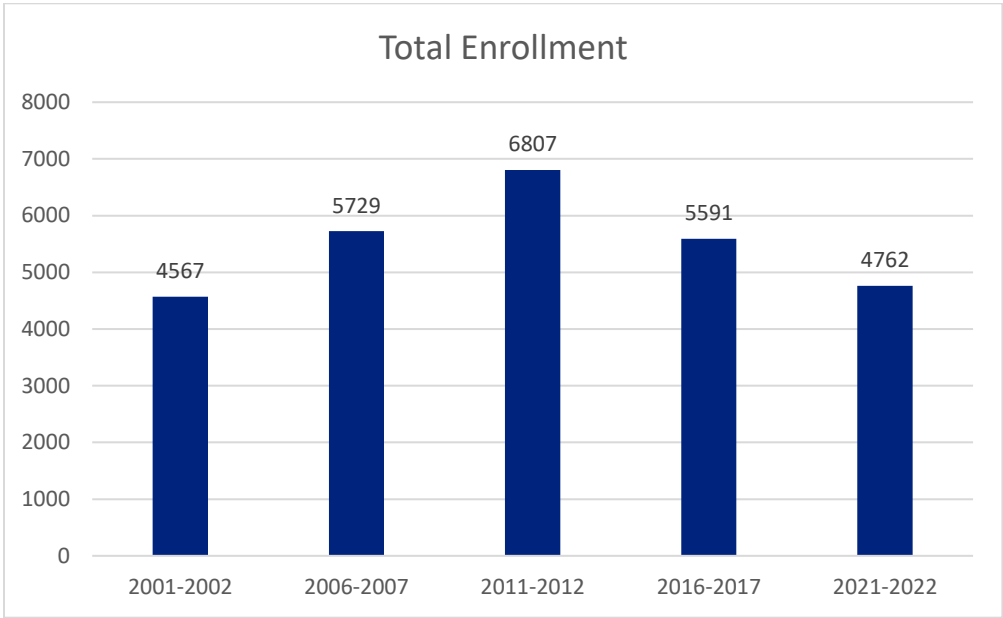

Blue Ridge Community College Demographics

Total Enrollment

Full-Time/Part-Time Enrollment

Student Demographics

Gender

Percent of Students Taking at Least One Distance Learning Course

Student Demographics

Program Choice

Age

Student Demographics

Ethnicity and Race

Enrollment by Locality

Student Demographics

Residency