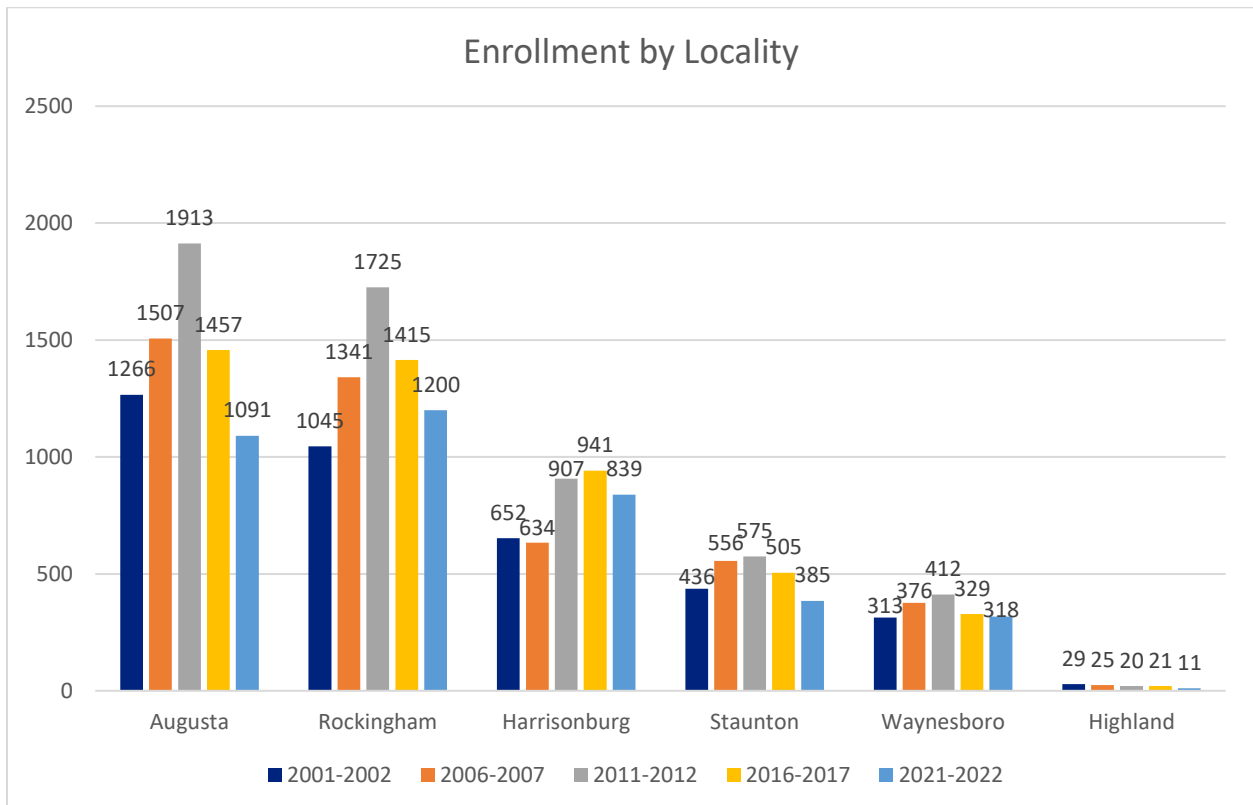

Blue Ridge Community College Demographics

Total Enrollment

Full-Time/Part-Time Enrollment

Student Demographics

Gender

Percent of Students Taking at Least One Distance Learning Course

Student Demographics

Program Choice

Age

Student Demographics

Ethnicity and Race

Enrollment by Locality

Student Demographics

Residency