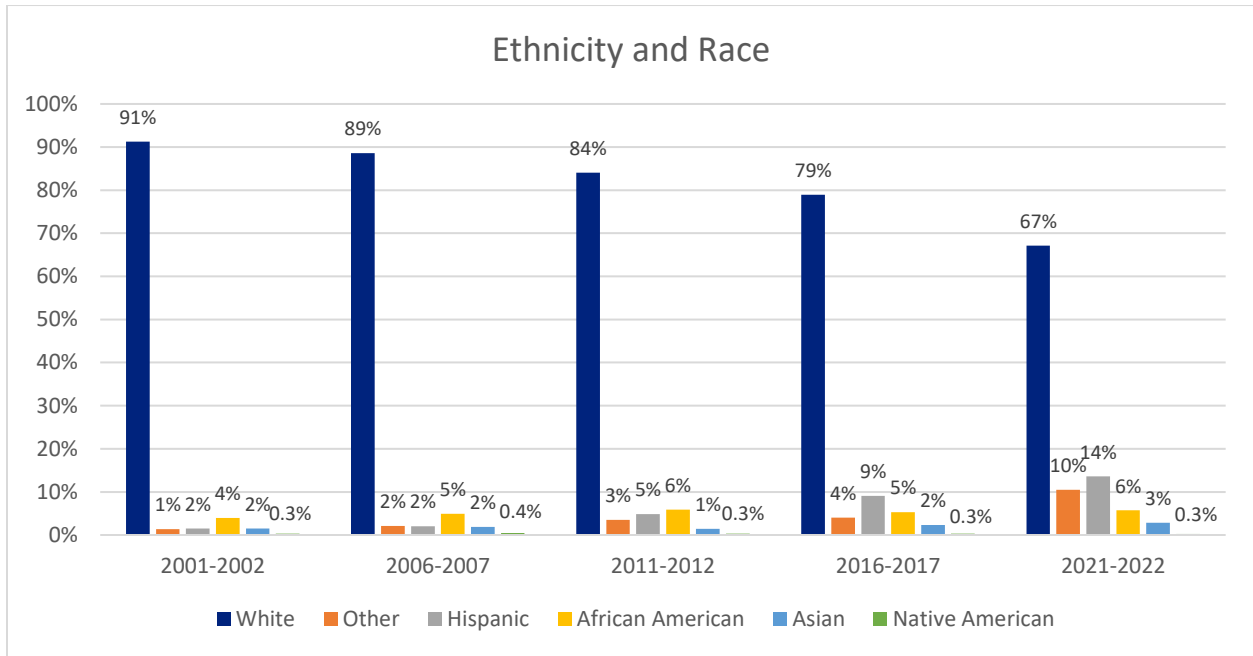

Blue Ridge Community College Demographics

Total Enrollment

Full-Time/Part-Time Enrollment

Student Demographics

Gender

Percent of Students Taking at Least One Distance Learning Course

Student Demographics

Program Choice

Age

Student Demographics

Ethnicity and Race

Enrollment by Locality

Student Demographics

Residency