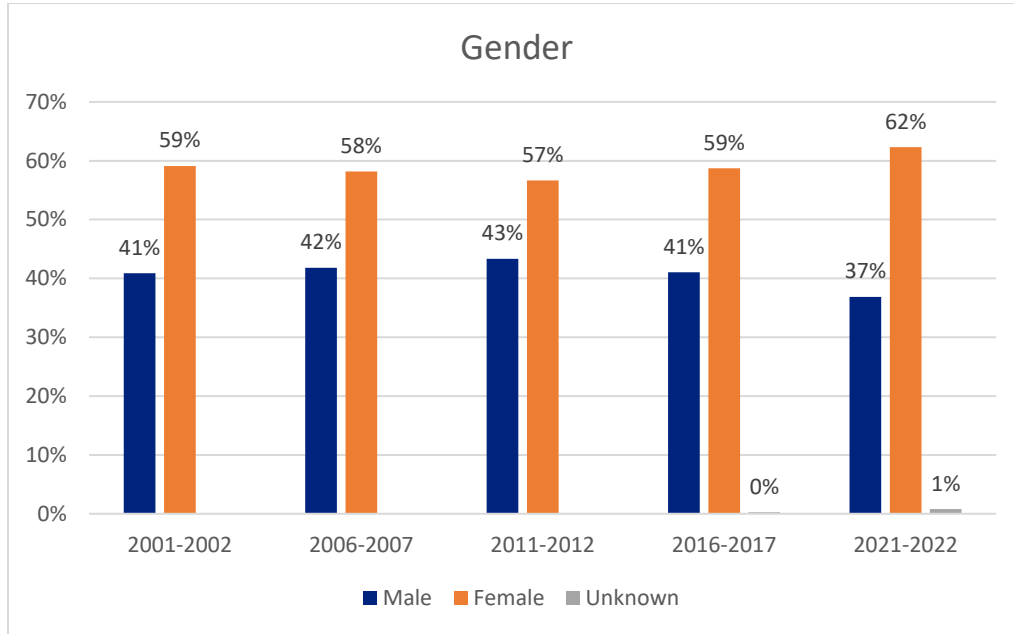

Blue Ridge Community College Demographics

Total Enrollment

Full-Time/Part-Time Enrollment

Student Demographics

Gender

Percent of Students Taking at Least One Distance Learning Course

Student Demographics

Program Choice

Age

Student Demographics

Ethnicity and Race

Enrollment by Locality

Student Demographics

Residency