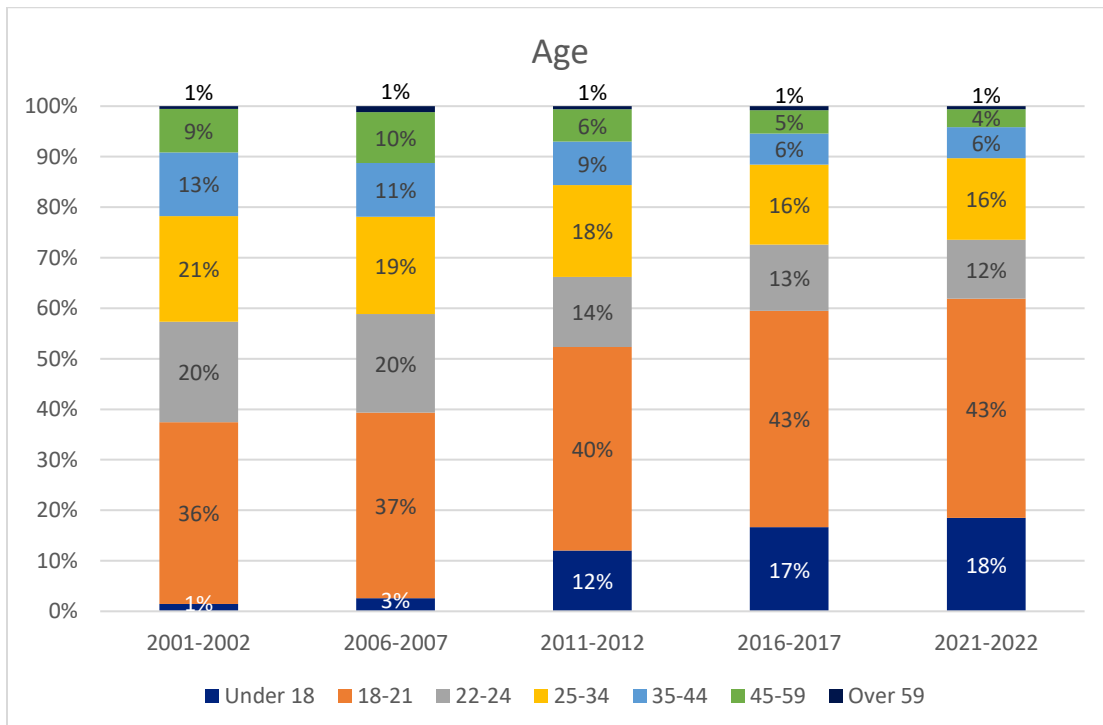

Blue Ridge Community College Demographics

Total Enrollment

Full-Time/Part-Time Enrollment

Student Demographics

Gender

Percent of Students Taking at Least One Distance Learning Course

Student Demographics

Program Choice

Age

Student Demographics

Ethnicity and Race

Enrollment by Locality

Student Demographics

Residency